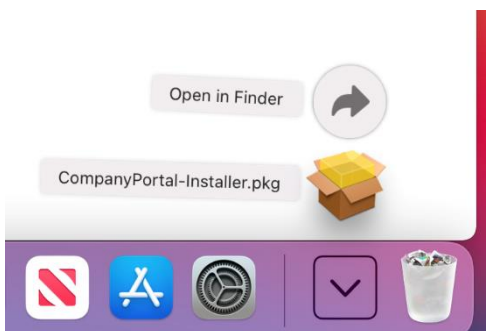

## Setup

Please note that the steps below may vary depending on the version of macOS installed.

1. Open a browser and go to [Enroll My Mac](#)

2. Select **Allow**

3. Open Downloads and select **CompanyPortal-Installer.pkg**

4. Select **Continue**

5. Select **Continue**

6. Select **Agree**

7. Select **Install**

8. Use your Touch ID (if applicable) or enter your password to authorise the installation

9. Select OK

10. Select Close