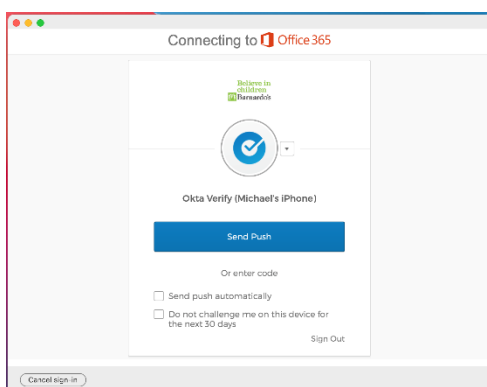

4. Select **Continue**

5. Select **Continue**

6. Select **Agree**

7. Select **Install**

8. Use your Touch ID (if applicable) or enter your password to authorise the installation

9. Select OK

10. Select Close

11. Select Move to Bin

12. Open Company Portal from Applications

13. Select Sign in

14. Enter your Barnardo's email address and select **Next**

15. Enter your OKTA username and password and select **Sign In**

16. Respond to the OKTA MFA prompt (this can be either an SMS message, phone call, push notification or code from the OKTA Verify App on your device)

17. Select **Begin**

18. Read the policy and select **Continue**