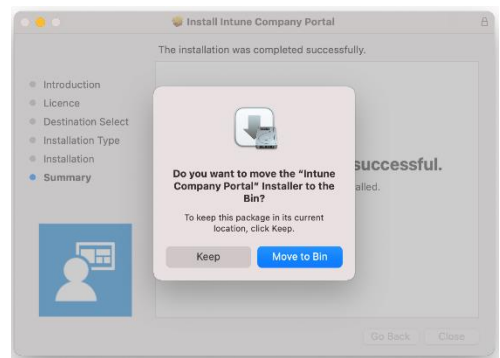

## Setup

Please note that the steps below may vary depending on the version of macOS installed.

1. Open a browser and go to [Enroll My Mac](#)

2. Select **Allow**

3. Open Downloads and select **CompanyPortal-Installer.pkg**

4. Select **Continue**

5. Select **Continue**

6. Select **Agree**

7. Select **Install**

8. Use your Touch ID (if applicable) or enter your password to authorise the installation

9. Select OK

10. Select Close

11. Select Move to Bin

12. Open Company Portal from Applications

13. Select Sign in

14. Enter your Barnardo's email address and select **Next**

15. Enter your OKTA username and password and select **Sign In**