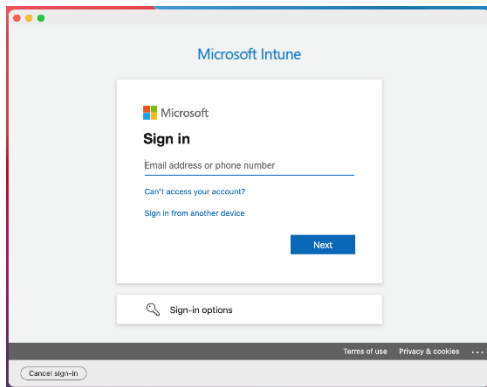

4. Select **Continue**

5. Select **Continue**

6. Select **Agree**

7. Select **Install**

8. Use your Touch ID (if applicable) or enter your password to authorise the installation

9. Select OK

10. Select Close

11. Select Move to Bin

12. Open Company Portal from Applications

13. Select Sign in

14. Enter your Barnardo's email address and select **Next**

15. Enter your OKTA username and password and select **Sign In**

16. Respond to the OKTA MFA prompt (this can be either an SMS message, phone call, push notification or code from the OKTA Verify App on your device)

17. Select **Begin**

18. Read the policy and select **Continue**