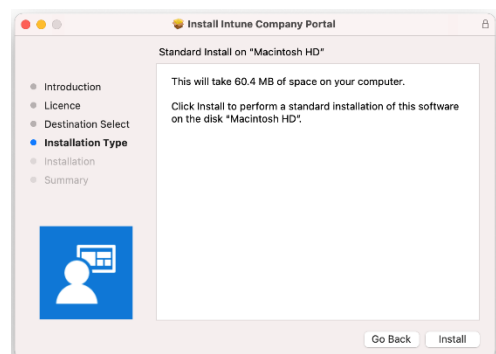

## Setup

Please note that the steps below may vary depending on the version of macOS installed.

1. Open a browser and go to [Enroll My Mac](#)

2. Select **Allow**

3. Open Downloads and select **CompanyPortal-Installer.pkg**

4. Select **Continue**

5. Select **Continue**

6. Select **Agree**

7. Select **Install**

8. Use your Touch ID (if applicable) or enter your password to authorise the installation

9. Select OK

10. Select Close

11. Select Move to Bin

12. Open Company Portal from Applications

13. Select Sign in

14. Enter your Barnardo's email address and select **Next**

15. Enter your OKTA username and password and select **Sign In**