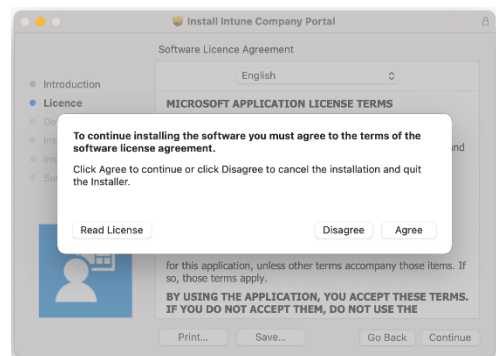

This guide will help setup access to Office 365 on your existing Corporate Mac.

## Setup

Please note that the steps below may vary depending on the version of macOS installed.

1. Open a browser and go to [Enroll My Mac](#)

2. Select **Allow**

3. Open Downloads and select **CompanyPortal-Installer.pkg**

4. Select **Continue**

5. Select **Continue**

6. Select **Agree**

7. Select **Install**

8. Use your Touch ID (if applicable) or enter your password to authorise the installation

9. Select OK

10. Select Close