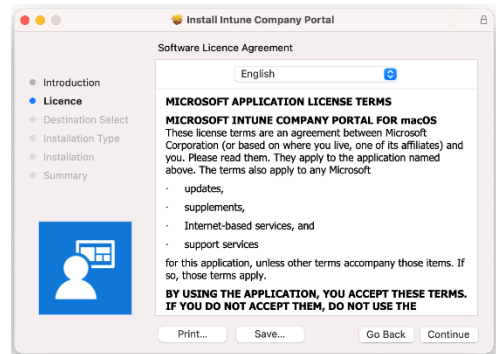

This guide will help setup access to Office 365 on your existing Corporate Mac.

## Setup

Please note that the steps below may vary depending on the version of macOS installed.

1. Open a browser and go to [Enroll My Mac](#)

2. Select **Allow**

3. Open Downloads and select **CompanyPortal-Installer.pkg**

4. Select **Continue**

5. Select **Continue**

6. Select **Agree**

7. Select **Install**

8. Use your Touch ID (if applicable) or enter your password to authorise the installation

9. Select OK

10. Select Close

11. Select Move to Bin

12. Open Company Portal from Applications

13. Select Sign in

14. Enter your Barnardo's email address and select **Next**

15. Enter your OKTA username and password and select **Sign In**