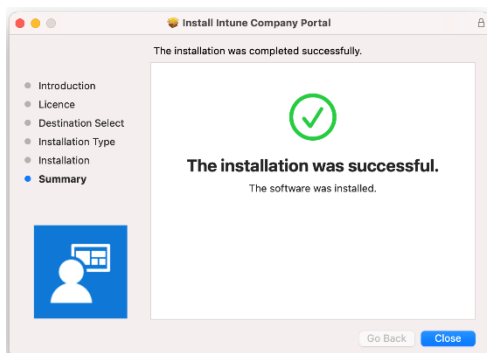

## Setup

Please note that the steps below may vary depending on the version of macOS installed.

1. Open a browser and go to [Enroll My Mac](#)

2. Select **Allow**

3. Open Downloads and select **CompanyPortal-Installer.pkg**

4. Select **Continue**

5. Select **Continue**

6. Select **Agree**

7. Select **Install**

8. Use your Touch ID (if applicable) or enter your password to authorise the installation

9. Select OK

10. Select Close

11. Select Move to Bin

12. Open Company Portal from Applications

13. Select Sign in

14. Enter your Barnardo's email address and select **Next**

15. Enter your OKTA username and password and select **Sign In**