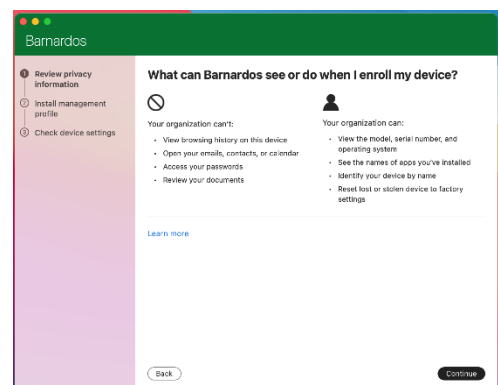

11. Select Move to Bin

12. Open Company Portal from Applications

13. Select Sign in

14. Enter your Barnardo's email address and select **Next**

15. Enter your OKTA username and password and select **Sign In**

16. Respond to the OKTA MFA prompt (this can be either an SMS message, phone call, push notification or code from the OKTA Verify App on your device)

17. Select **Begin**

18. Read the policy and select **Continue**

*The most up-to-date version of the policy can be found at [inside.barnardos.org.uk](https://inside.barnardos.org.uk) by searching for "Smart mobile device policy".*

19. Select **Download profile**