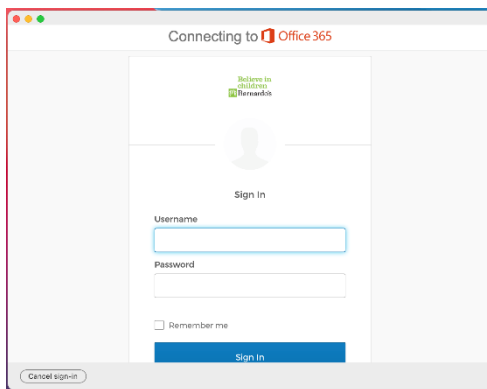

11. Select Move to Bin

12. Open Company Portal from Applications

13. Select Sign in

14. Enter your Barnardo's email address and select **Next**

15. Enter your OKTA username and password and select **Sign In**

16. Respond to the OKTA MFA prompt (this can be either an SMS message, phone call, push notification or code from the OKTA Verify App on your device)

17. Select **Begin**

18. Read the policy and select **Continue**