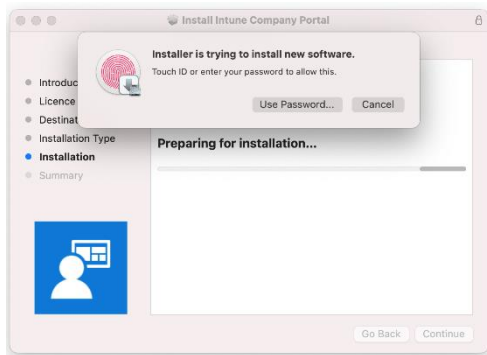

## Setup

Please note that the steps below may vary depending on the version of macOS installed.

1. Open a browser and go to [Enroll My Mac](#)

2. Select **Allow**

3. Open Downloads and select **CompanyPortal-Installer.pkg**

4. Select **Continue**

5. Select **Continue**

6. Select **Agree**

7. Select **Install**

8. Use your Touch ID (if applicable) or enter your password to authorise the installation

9. Select OK

10. Select Close

11. Select Move to Bin

12. Open Company Portal from Applications

13. Select Sign in

14. Enter your Barnardo's email address and select **Next**

15. Enter your OKTA username and password and select **Sign In**