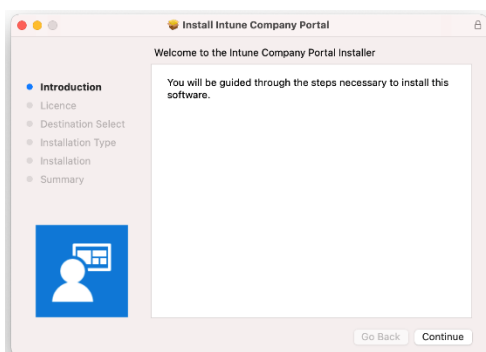

This guide will help setup access to Office 365 on your existing Corporate Mac.

## Setup

Please note that the steps below may vary depending on the version of macOS installed.

1. Open a browser and go to [Enroll My Mac](#)

2. Select **Allow**

3. Open Downloads and select **CompanyPortal-Installer.pkg**

4. Select **Continue**

5. Select **Continue**

6. Select **Agree**

7. Select **Install**

8. Use your Touch ID (if applicable) or enter your password to authorise the installation

9. Select OK

10. Select Close