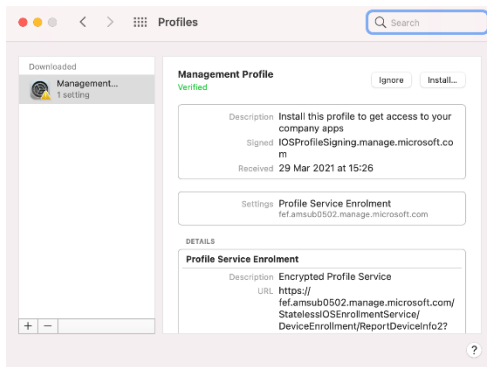

20. Select Install...